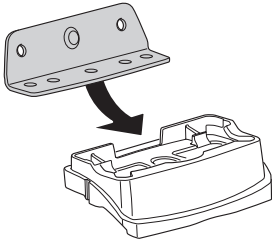

2

A

B

1. **EN** Only a few turns
   DE Nur wenige Umdrehungen
   FR Quelques tours uniquement
   NL Slechts enkele slagen
   IT Solo qualche giro
   ES Sólo algunas vueltas
   PT Noções básicas
   SV Endast några varv
   DK Kun nogle få omgange
   NE Bare noen få omdreinger
   FI Vain muutama kierros
   ET Ainult mõni pööre
   LV Tikai dažī apgriezieni
   LT Tik keli pasukimai
   PL Wystarczy kilka obrotów
   RU Только несколько оборотов

1. **UK** Лише декілька обертів
   BG Само няколко завъртания
   CS Pouze několik otáček
   SK Len niekoľko otáčok
   SL Le nekaj obratov
   HR/BiH Samo nekoliko okreta
   RO Doar câteva rotiri
   HU Csak néhány fordítás
   EL Μόνο λίγες περιστροφές
   TR Yalnızca birkaç tur

بعض دورات فقط

AR

רק מספר סיבובים

HE

ZH 仅几圈

JA 2～3回転のみ

KO 몇 번만 돌리면 됨

TH □□□□□□□□□□□□□□

3

x1