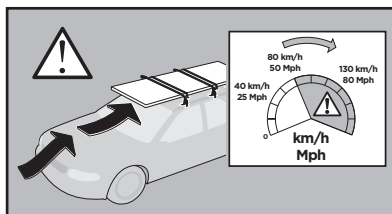

Thule XT Kit 3050

> Instructions

HONDA CR-V, 5-dr SUV, 02-06

This kit is only for vehicles with fixpoint mounting.

ISO 11154-E

183050

C.20190109
509-3050-03

Bring your life
thule.com