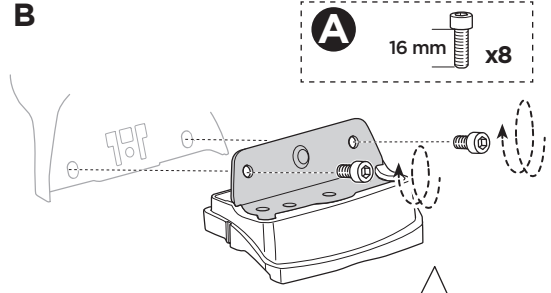

2

A

B

1. **EN** Only a few turns
   DE Nur wenige Umdrehungen
   FR Quelques tours uniquement
   NL Slechts enkele slagen
   IT Solo qualche giro
   ES Sólo algunas vueltas
   PT Noções básicas
   SV Endast några varv
   DK Kun nogle få omgange
   NE Bare noen få omdreinger
   FI Vain muutama kierros
   ET Ainult mõni pööre
   LV Tikai dažī apgriezieni
   LT Tik keli pasukimai
   PL Wystarczy kilka obrotów
   RU Только несколько оборотов

1. **UK** Лише декілька обертів
   BG Само няколко завъртания
   CS Pouze několik otáček
   SK Len niekoľko otáčok
   SL Le nekaj obratov
   HR/BiH Samo nekoliko okreta
   RO Doar câteva rotiri
   HU Csak néhány fordítás
   EL Μόνο λίγες περιστροφές
   TR Yalnızca birkaç tur

بعض دورات فقط

AR

רק מספר סיבובים

HE

ZH 仅几圈

JA 2～3回転のみ

KO 몇 번만 돌리면 됨

TH □□□□□□□□□□□□□□

3

x1