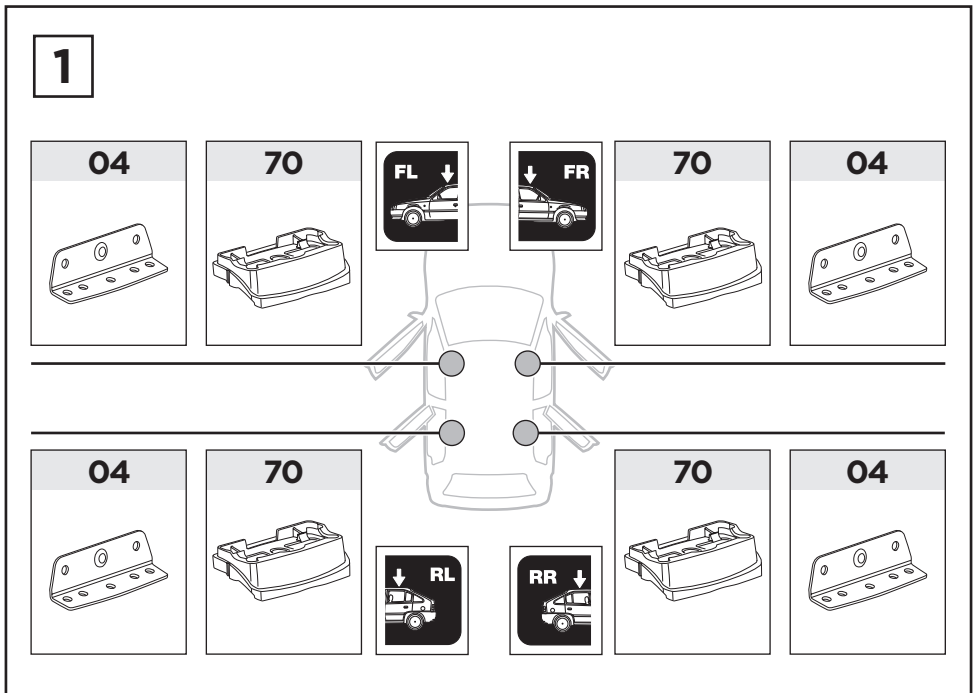

Thule XT Kit 3050

> Instructions

HONDA CR-V, 5-dr SUV, 02-06

This kit is only for vehicles with fixpoint mounting.

ISO 11154-E

183050

C.20190109
509-3050-03

Bring your life
thule.com