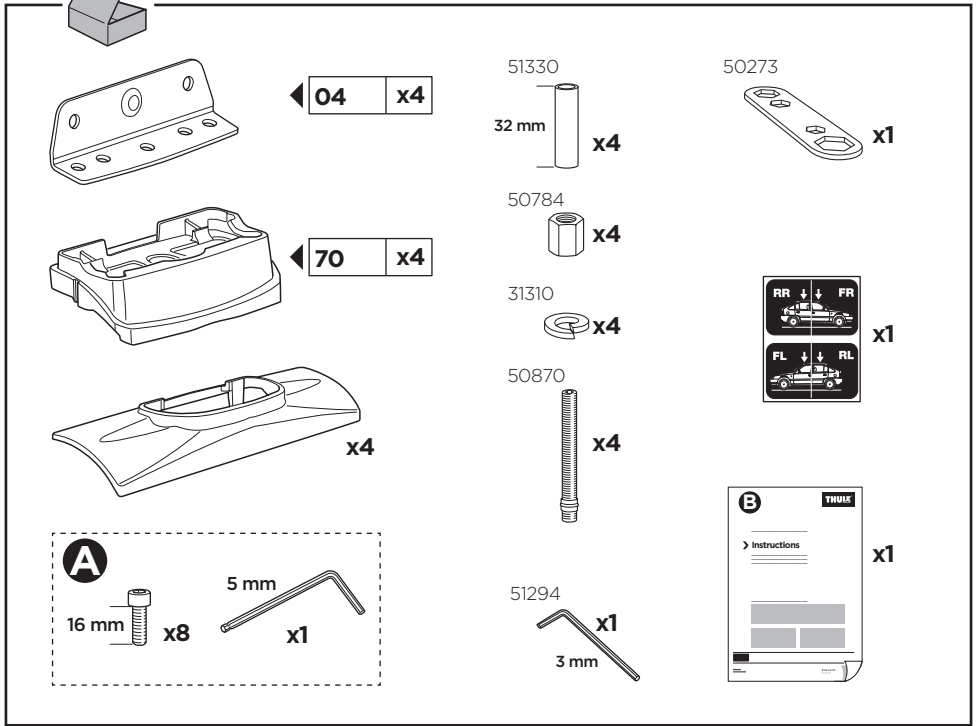

Thule XT Kit 3050

> Instructions

HONDA CR-V, 5-dr SUV, 02-06

This kit is only for vehicles with fixpoint mounting.

ISO 11154-E

183050

C.20190109
509-3050-03

Bring your life
thule.com